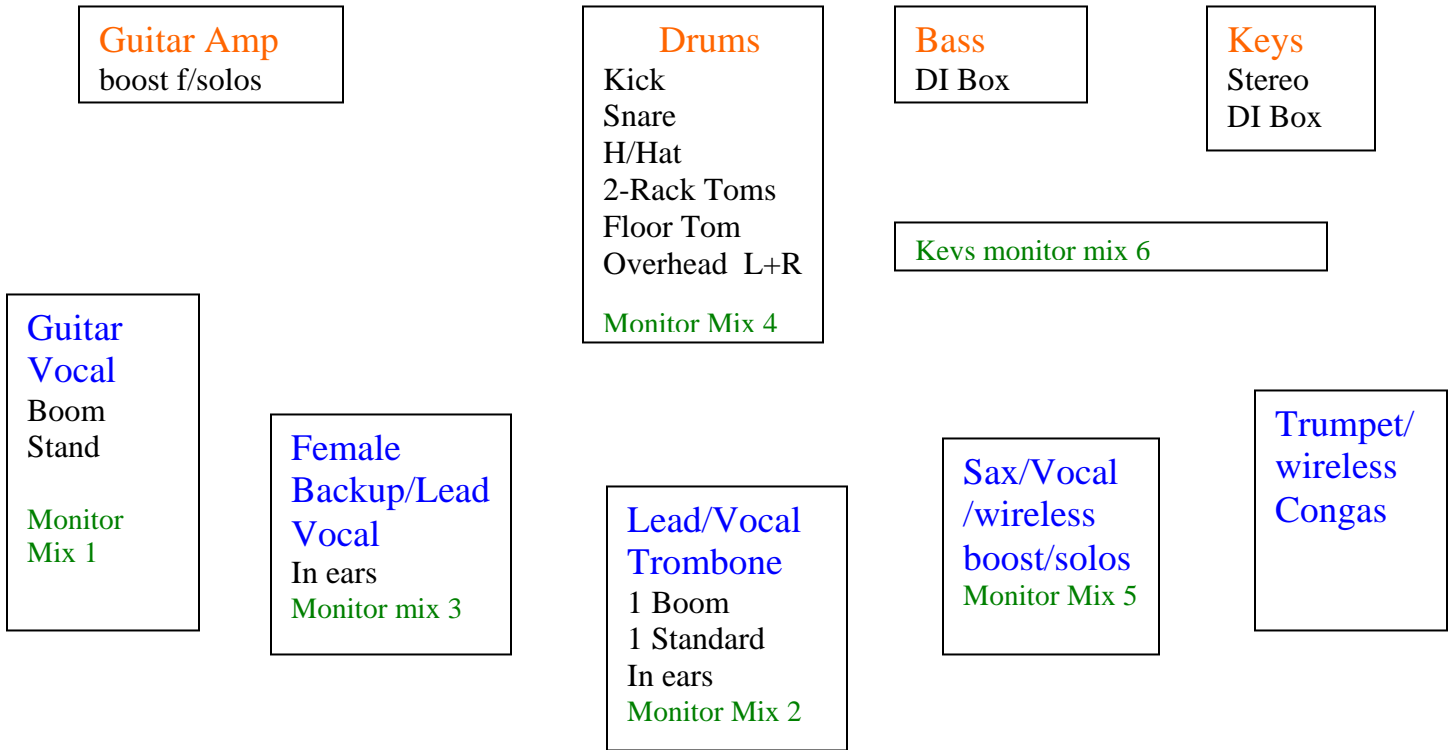

Aja Vu Band Stage Plot

Four vocal mics equal volume in mains w/rev&delay

Monitor Mix 1..... all 4 vocals
Monitor Mix 2.....lead /vocal in ears....all 4 vocals
Monitor mix 3.....female backup/lead in ears....all 4 vocals
Monitor Mix 4.....kick
Monitor Mix 5.....all 4 vocals....sax/trumpet
Monitor Mix 6.....keys